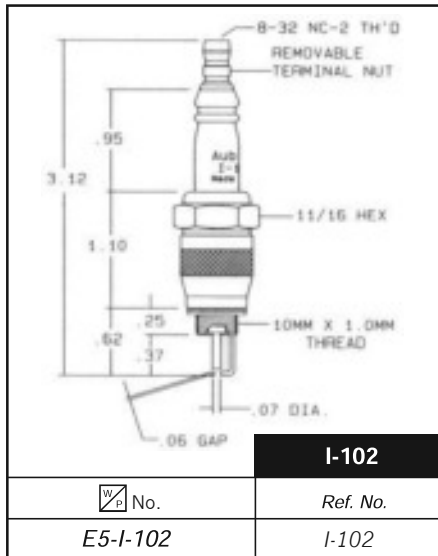

W/P No.	Ref. No.	"A"	"B"	GAP	ELEC. MAT.
E5-I-64-1	I-64-1	4.20	1.72	.090	NI
E5-I-64-3	I-64-3	6.24	3.75	.090	NI
E5-I-64-4	I-64-4	3.60	1.12	.100	NI

**I-75-5**

W/P No.	Ref. No.
E5-I-75-5	I-75-5

**I-75-6**

W/P No.	Ref. No.
E5-I-75-6	I-75-6

**I-82**

W/P No.	Ref. No.
E5-I-82	I-82

\* Dimensions marked with an asterisk are standard lengths - Other lengths available upon request

**AUBURN ELECTRODES**

As a major distributor of Auburn Ignition Products, Westwood can special order any Auburn item not shown in this catalog and get it to you fast!