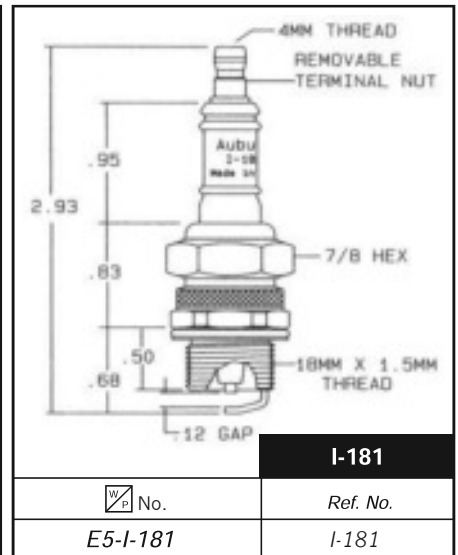

No.	Ref. No.
E5-I-18-K	I-18-K

**I-25**

No.	Ref. No.
E5-I-25	I-25

\* Dimensions marked with an asterisk are standard lengths - Other lengths available upon request

Please order by No.

rev. 12-14-15

**E16**

**AUBURN ELECTRODES**

W/P No.	Ref. No.	"A"	"B"	GAP	ELEC. MAT.
E5-I-64-1	I-64-1	4.20	1.72	.090	NI
E5-I-64-3	I-64-3	6.24	3.75	.090	NI
E5-I-64-4	I-64-4	3.60	1.12	.100	NI

**I-75-5**

W/P No.	Ref. No.
E5-I-75-5	I-75-5

**I-75-6**

W/P No.	Ref. No.
E5-I-75-6	I-75-6

**I-82**

W/P No.	Ref. No.
E5-I-82	I-82

\* Dimensions marked with an asterisk are standard lengths - Other lengths available upon request

**AUBURN ELECTRODES**

As a major distributor of Auburn Ignition Products, Westwood can special order any Auburn item not shown in this catalog and get it to you fast!

\* Dimensions marked with an asterisk are standard lengths - Other lengths available upon request

Please order by No.