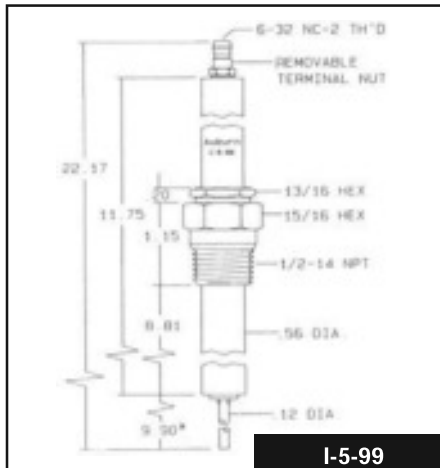

**AUBURN ELECTRODES**

**I-3**

No.	Ref. No.
E5-I-3	I-3

**I-5-99**

No.	Ref. No.
E5-I-5-99	I-5-99

**I-6**

No.	Ref. No.
E5-I-6	I-6

**I-10-09**

No.	Ref. No.
E5-I-18-K	I-18-K

**I-25**

No.	Ref. No.
E5-I-25	I-25

\* Dimensions marked with an asterisk are standard lengths - Other lengths available upon request

Please order by No.

rev. 12-14-15

**E16**

**AUBURN ELECTRODES**

**I-25-3**

W/P No.	Ref. No.
E5-I-25-3	I-25-3

**I-28**

W/P No.	Ref. No.
E5-I-28	I-28

**I-31 Series**

W/P No.	Ref. No.	"A"	"B"	ELEC. MAT.
E5-I-31	I-31	3.68	1.37	NICKEL
E5-I-31-1	I-31-1	4.17	1.87	NICKEL
E5-I-31-2	I-31-2	4.81	2.50	NICKEL
E5-I-31-3	I-31-3	4.17	1.87	INCONEL
E5-I-31-5	I-31-5	6.43	4.12	NICKEL
E5-I-31-6	I-31-6	3.31	1.06	NICKEL