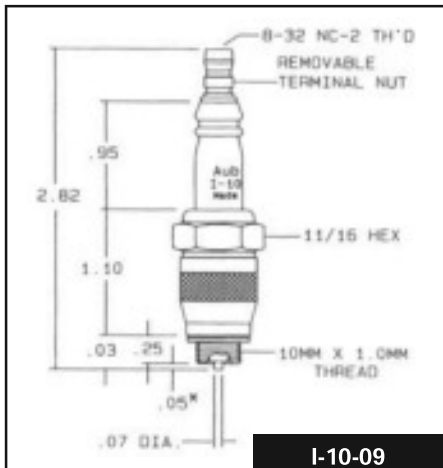

**AUBURN ELECTRODES**

**I-3**

No.	Ref. No.
E5-I-3	I-3

**I-5-99**

No.	Ref. No.
E5-I-5-99	I-5-99

**I-6**

No.	Ref. No.
E5-I-6	I-6

**I-10-09**

No.	Ref. No.
E5-I-18-K	I-18-K

**I-25**

No.	Ref. No.
E5-I-25	I-25

\* Dimensions marked with an asterisk are standard lengths - Other lengths available upon request

Please order by No.

rev. 12-14-15

**E16**

**AUBURN ELECTRODES**