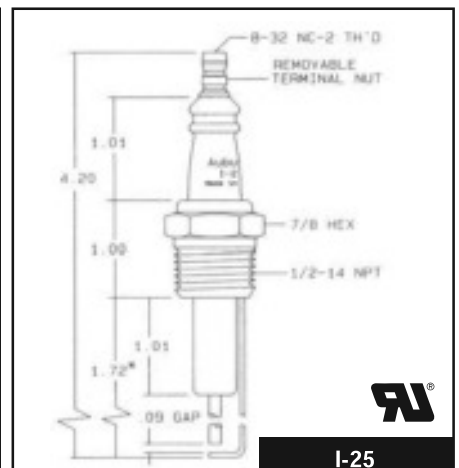

No.	Ref. No.
E5-I-10-09	I-10-09

**I-10-25**

No.	Ref. No.
E5-I-10-25	I-10-25

**I-18**

No.	Ref. No.
E5-I-18	I-18

**I-18-14**

No.	Ref. No.
E5-I-18-14	I-18-14

**I-18-K**

No.	Ref. No.
E5-I-18-K	I-18-K

**I-25**

No.	Ref. No.
E5-I-25	I-25

\* Dimensions marked with an asterisk are standard lengths - Other lengths available upon request

Please order by No.

rev. 12-14-15

**E16**

**AUBURN ELECTRODES**

**I-25-3**

W/P No.	Ref. No.
E5-I-25-3	I-25-3

**I-28**

W/P No.	Ref. No.
E5-I-28	I-28

**I-31 Series**

W/P No.	Ref. No.	"A"	"B"	ELEC. MAT.
E5-I-31	I-31	3.68	1.37	NICKEL
E5-I-31-1	I-31-1	4.17	1.87	NICKEL
E5-I-31-2	I-31-2	4.81	2.50	NICKEL
E5-I-31-3	I-31-3	4.17	1.87	INCONEL
E5-I-31-5	I-31-5	6.43	4.12	NICKEL
E5-I-31-6	I-31-6	3.31	1.06	NICKEL