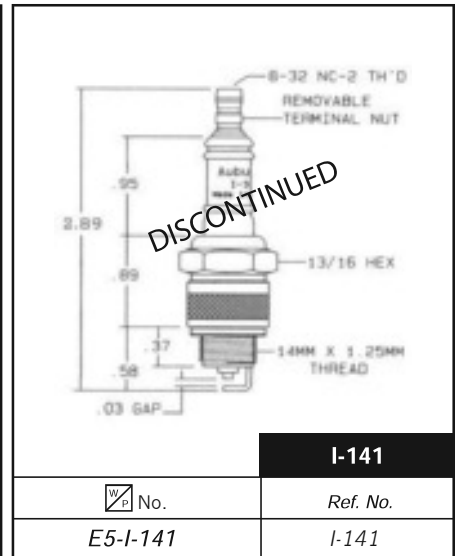

No.	Ref. No.
E5-I-18-K	I-18-K

**I-25**

No.	Ref. No.
E5-I-25	I-25

\* Dimensions marked with an asterisk are standard lengths - Other lengths available upon request

Please order by No.

rev. 12-14-15

**E16**

**AUBURN ELECTRODES**

W/P No.	Ref. No.	"A"	"B"	GAP	ELEC. MAT.
E5-I-64-1	I-64-1	4.20	1.72	.090	NI
E5-I-64-3	I-64-3	6.24	3.75	.090	NI
E5-I-64-4	I-64-4	3.60	1.12	.100	NI

**I-75-5**

W/P No.	Ref. No.
E5-I-75-5	I-75-5

**I-75-6**

W/P No.	Ref. No.
E5-I-75-6	I-75-6

**I-82**

W/P No.	Ref. No.
E5-I-82	I-82

\* Dimensions marked with an asterisk are standard lengths - Other lengths available upon request

**AUBURN ELECTRODES**

As a major distributor of Auburn Ignition Products, Westwood can special order any Auburn item not shown in this catalog and get it to you fast!

\* Dimensions marked with an asterisk are standard lengths - Other lengths available upon request

Please order by No.