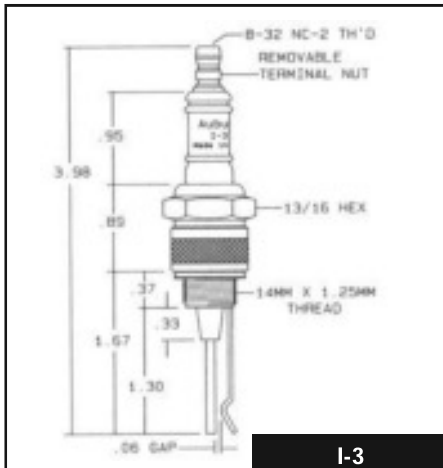

**AUBURN ELECTRODES**

**I-3**

No.	Ref. No.
E5-I-3	I-3

**I-5-99**

No.	Ref. No.
E5-I-5-99	I-5-99

**I-6**

No.	Ref. No.
E5-I-6	I-6

**I-10-09**

No.	Ref. No.
E5-I-18-K	I-18-K

**I-25**

No.	Ref. No.
E5-I-25	I-25

\* Dimensions marked with an asterisk are standard lengths - Other lengths available upon request

Please order by No.

rev. 12-14-15

**E16**

**AUBURN ELECTRODES**