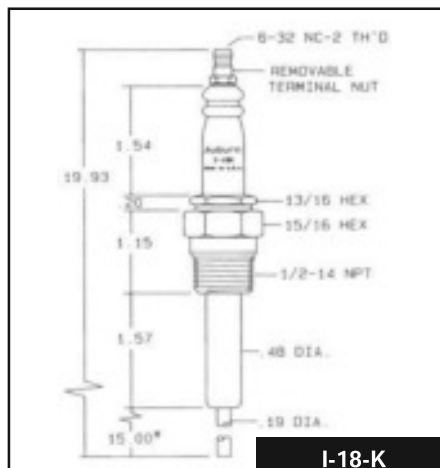

I-18-K

No.	Ref. No.
E5-I-18-K	I-18-K