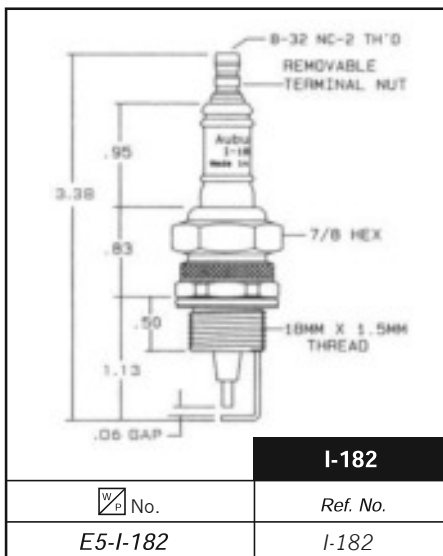

No.	Ref. No.
E5-I-18-K	I-18-K

**I-25**

No.	Ref. No.
E5-I-25	I-25

\* Dimensions marked with an asterisk are standard lengths - Other lengths available upon request

Please order by No.

rev. 12-14-15

**E16**

**AUBURN ELECTRODES**

W/P No.	Ref. No.	"A"	"B"	GAP	ELEC. MAT.
E5-I-64-1	I-64-1	4.20	1.72	.090	NI
E5-I-64-3	I-64-3	6.24	3.75	.090	NI
E5-I-64-4	I-64-4	3.60	1.12	.100	NI

**I-75-5**

W/P No.	Ref. No.
E5-I-75-5	I-75-5

**I-75-6**

W/P No.	Ref. No.
E5-I-75-6	I-75-6

**I-82**

W/P No.	Ref. No.
E5-I-82	I-82

\* Dimensions marked with an asterisk are standard lengths - Other lengths available upon request

**AUBURN ELECTRODES**

As a major distributor of Auburn Ignition Products, Westwood can special order any Auburn item not shown in this catalog and get it to you fast!