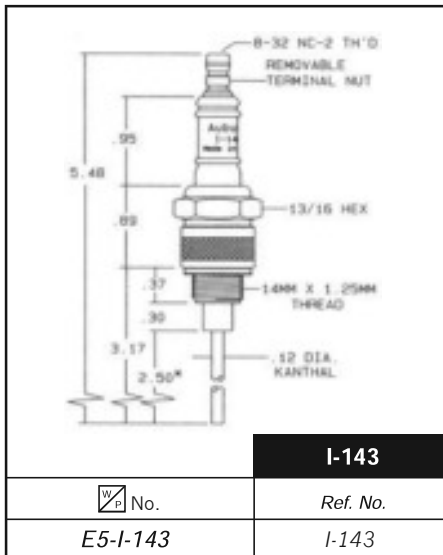

W/P No.	Ref. No.	"A"	"B"	GAP	ELEC. MAT.
E5-I-64-1	I-64-1	4.20	1.72	.090	NI
E5-I-64-3	I-64-3	6.24	3.75	.090	NI
E5-I-64-4	I-64-4	3.60	1.12	.100	NI

**I-75-5**

W/P No.	Ref. No.
E5-I-75-5	I-75-5

**I-75-6**

W/P No.	Ref. No.
E5-I-75-6	I-75-6

**I-82**

W/P No.	Ref. No.
E5-I-82	I-82

\* Dimensions marked with an asterisk are standard lengths - Other lengths available upon request

**AUBURN ELECTRODES**

As a major distributor of Auburn Ignition Products, Westwood can special order any Auburn item not shown in this catalog and get it to you fast!