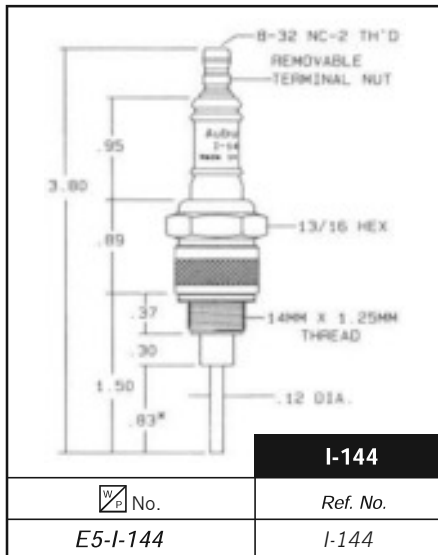

No.	Ref. No.
E5-I-18-K	I-18-K

**I-25**

No.	Ref. No.
E5-I-25	I-25

\* Dimensions marked with an asterisk are standard lengths - Other lengths available upon request

Please order by No.

rev. 12-14-15

**E16**

**AUBURN ELECTRODES**

W/P No.	Ref. No.	"A"	"B"	GAP	ELEC. MAT.
E5-I-64-1	I-64-1	4.20	1.72	.090	NI
E5-I-64-3	I-64-3	6.24	3.75	.090	NI
E5-I-64-4	I-64-4	3.60	1.12	.100	NI

**I-75-5**

W/P No.	Ref. No.
E5-I-75-5	I-75-5

**I-75-6**

W/P No.	Ref. No.
E5-I-75-6	I-75-6

**I-82**

W/P No.	Ref. No.
E5-I-82	I-82

\* Dimensions marked with an asterisk are standard lengths - Other lengths available upon request

**AUBURN ELECTRODES**

As a major distributor of Auburn Ignition Products, Westwood can special order any Auburn item not shown in this catalog and get it to you fast!

\* Dimensions marked with an asterisk are standard lengths - Other lengths available upon request

Please order by No.