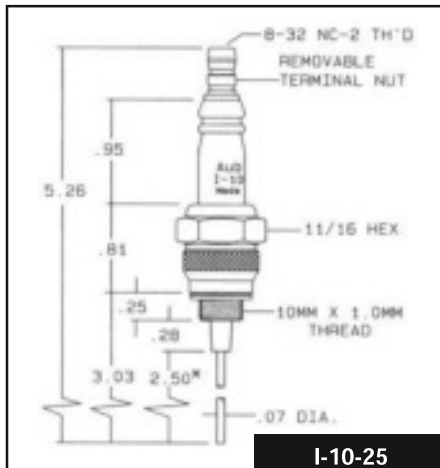

I-10-25

No.	Ref. No.
E5-I-10-25	I-10-25