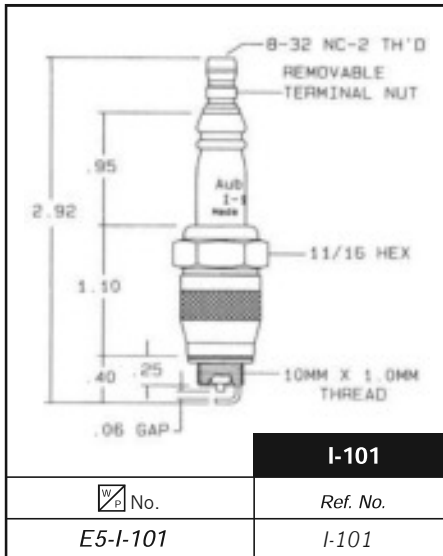

W/P No.	Ref. No.	"A"	"B"	GAP	ELEC. MAT.
E5-I-64-1	I-64-1	4.20	1.72	.090	NI
E5-I-64-3	I-64-3	6.24	3.75	.090	NI
E5-I-64-4	I-64-4	3.60	1.12	.100	NI

**I-75-5**

W/P No.	Ref. No.
E5-I-75-5	I-75-5

**I-75-6**

W/P No.	Ref. No.
E5-I-75-6	I-75-6

**I-82**

W/P No.	Ref. No.
E5-I-82	I-82

\* Dimensions marked with an asterisk are standard lengths - Other lengths available upon request

**AUBURN ELECTRODES**

As a major distributor of Auburn Ignition Products, Westwood can special order any Auburn item not shown in this catalog and get it to you fast!